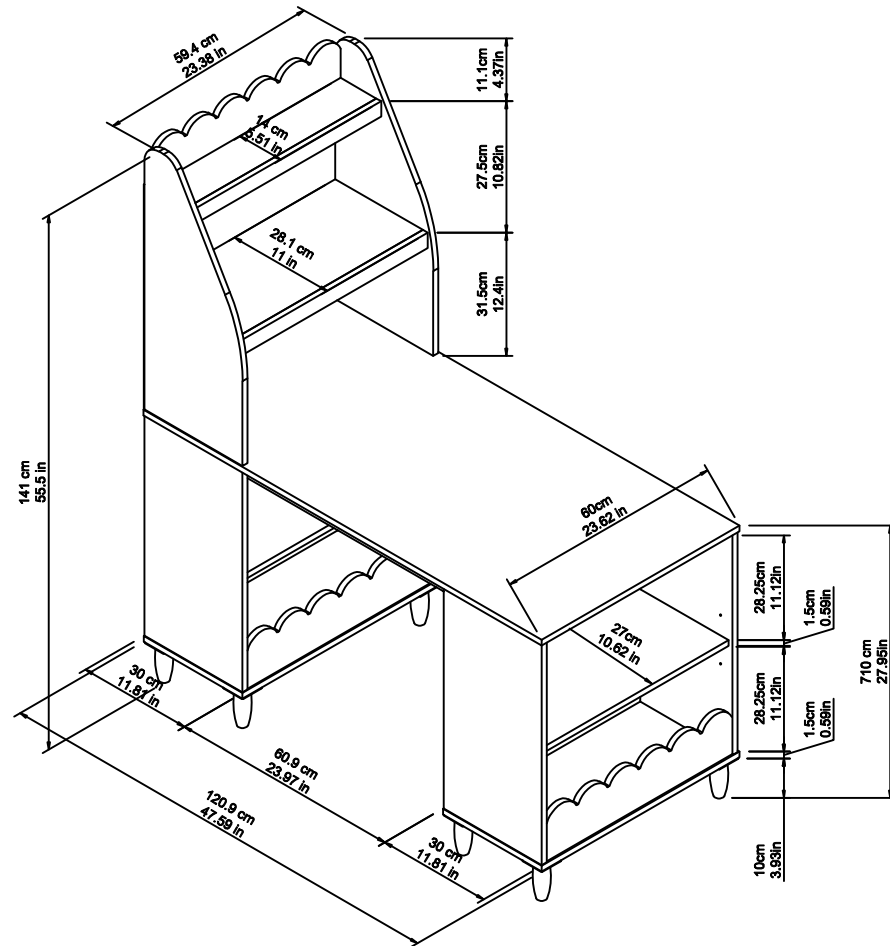

Model: 6467XXXCOM - Little Seeds Cloud Store Desk

Material breakdown:

93% MDF; 2% solidwood; 5% hardware

Dimension: 47.59 in L x 23.62 in W x 55.5 in H (120.9 cm L x 60.0 cm W x 141.0 cm H)

Total storage: 35.7 cb. ft.

Maximum load capacity: